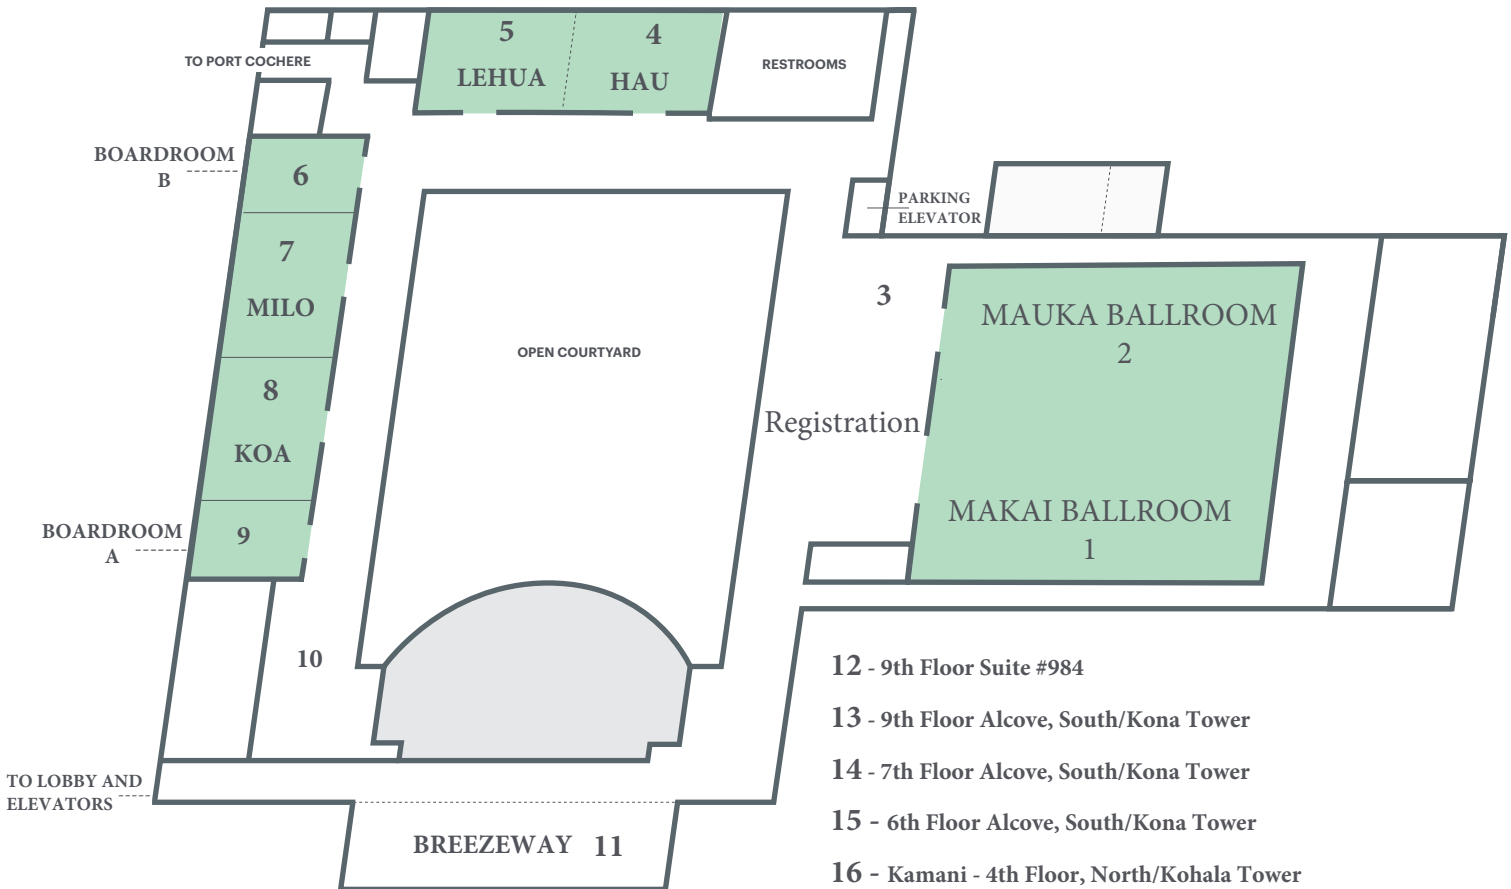

# Songwriting Workshop Map

# SONGWRITING WORKSHOP LOCATIONS

- Workshop 1 - Makai Ballroom\*
- Workshop 2 - Mauka Ballroom\*
- Workshop 3 - Outside of Mauka Ballroom
- Workshop 4 - Hau
- Workshop 5 - Lehua
- Workshop 6 - Boardroom B
- Workshop 7 - Milo
- Workshop 8 - Koa
- Workshop 9 - Boardroom A
- Workshop 10 - Outside of Boardroom A
- Workshop 11 - Breezeway
- Workshop 12 - 9th Floor Suite #984
- Workshop 13 - 9th Floor Alcove - South/Kona Tower
- Workshop 14 - 7th Floor Alcove - South/Kona Tower
- Workshop 15 - 6th Floor Alcove - South/Kona Tower
- Workshop 16 - Kamani Room\* - 4th Floor, North/Kohala Tower