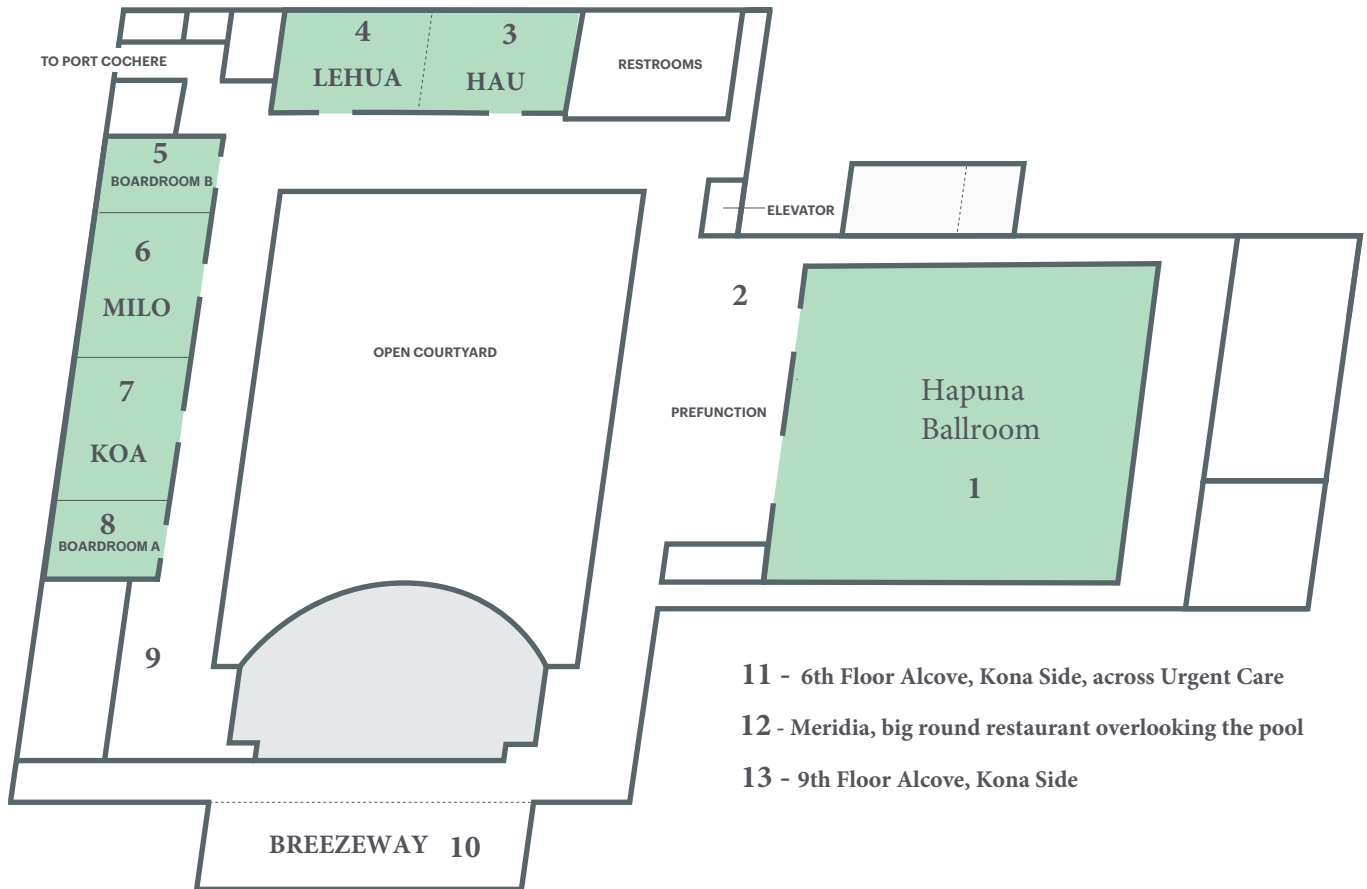

Songwriting Workshop Map

SONGWRITING WORKSHOP LOCATIONS

Workshop 1 - Main Ballroom

Workshop 2 - Outside Main Ballroom

Workshop 3 - Hau

Workshop 4 - Lehua

Workshop 5 - Boardroom B

Workshop 6 - Milo

Workshop 7 - Koa

Workshop 8 - Boardroom A

Workshop 9 - North/Makai Courtyard

Workshop 10 - Breezeway

Workshop 11 - 6th Floor Alcove/Kona Side

(Near Laundry, across Urgent Care)

Workshop 12 - Meridia

(Big round restaurant overlooking pool)

Workshop 13 - 9th Floor Alcove/Kona Side